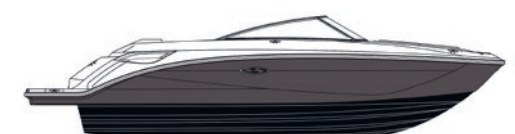

SPORT / SPX / SUN SPORT 230

SLX & SUN SPORT 250

SDX SERIES

SUNDANCER SERIES

HULL SIDE COLOR - WHITE OR BLACK BOTTOM

SPORT / SPX / SUN SPORT 230

SLX & SUN SPORT 250

SDX SERIES