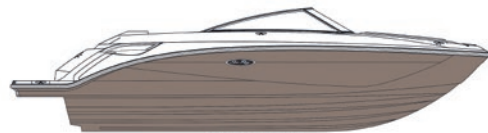

SUNDANCER SERIES

FULL COLOR HULL

SPORT / SPX / SUN SPORT 230

SLX & SUN SPORT 250

SDX SERIES

THREE TONE COLOR HULL

SLX & SUN SPORT

- FORWARD HULL
- AFT HULL
- BOTTOM HULL